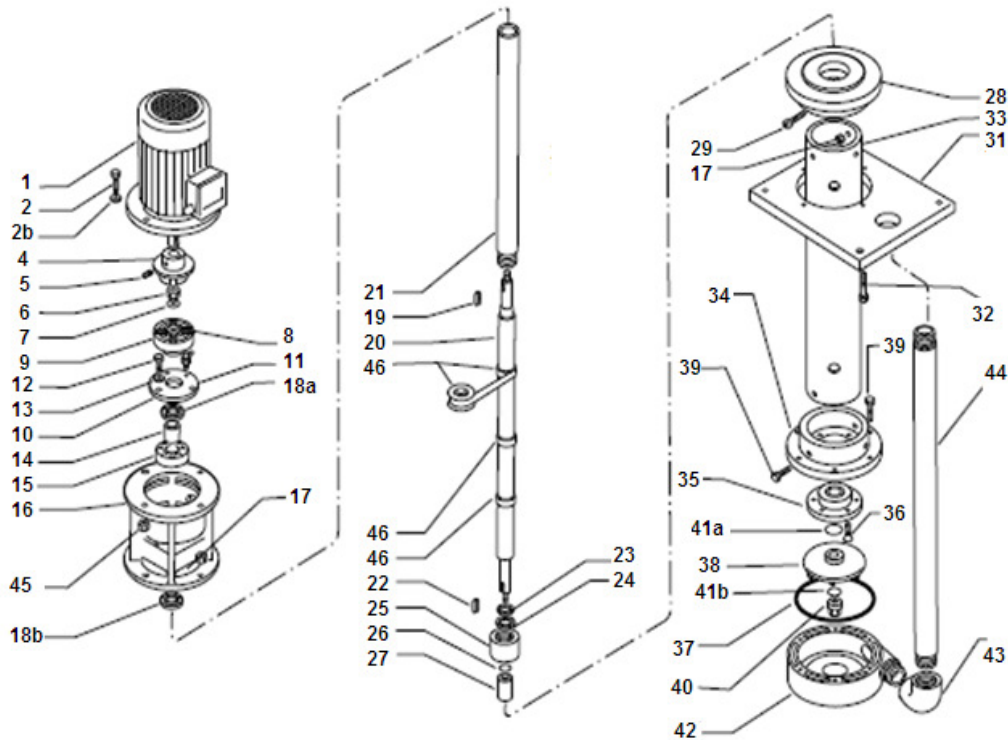

ADV 120 / 130 pump spare part list

POS	DESCRIPTION	QTY req
1	Motor	1
2	Screw	4
2b	Washer	4
3	Spacer	1
4	Male half-coupling	1
5	Flat dowel	1
6	Lock nut	1
7	Belleville washer	2
8	Dowel	4
9	Half coupling	1
10	Bearing flange	1
11	Grease injection valve	1
12	Screw	3
13	washer	3
14	Spacer	1
15	Bearing	1

POS	DESCRIPTION	QTY req
16	Spindle	1
17	nut	7
18	Gasket ring	2
19	Key	1
20	Shaft	1
21	Shaft covering	1
22	key	1
23	Spring washer	1
24	Flat washer	1
25	Shaft covering guide	1
26	Gasket	1
27	Shaft protection bearing	1

POS	DESCRIPTION	QTY req
32	Screw	4
33	Column	1
34	Flange	1
35	Wearing bushing	1
36	Screw	4
37	Gasket	1
38	Impeller	1
39	Screw	9
40	Cap	1
41ab	Gasket	2
42	Pump body	1
43	90 Elbow	1
44	Delivery Pipe	1
45	nut	4