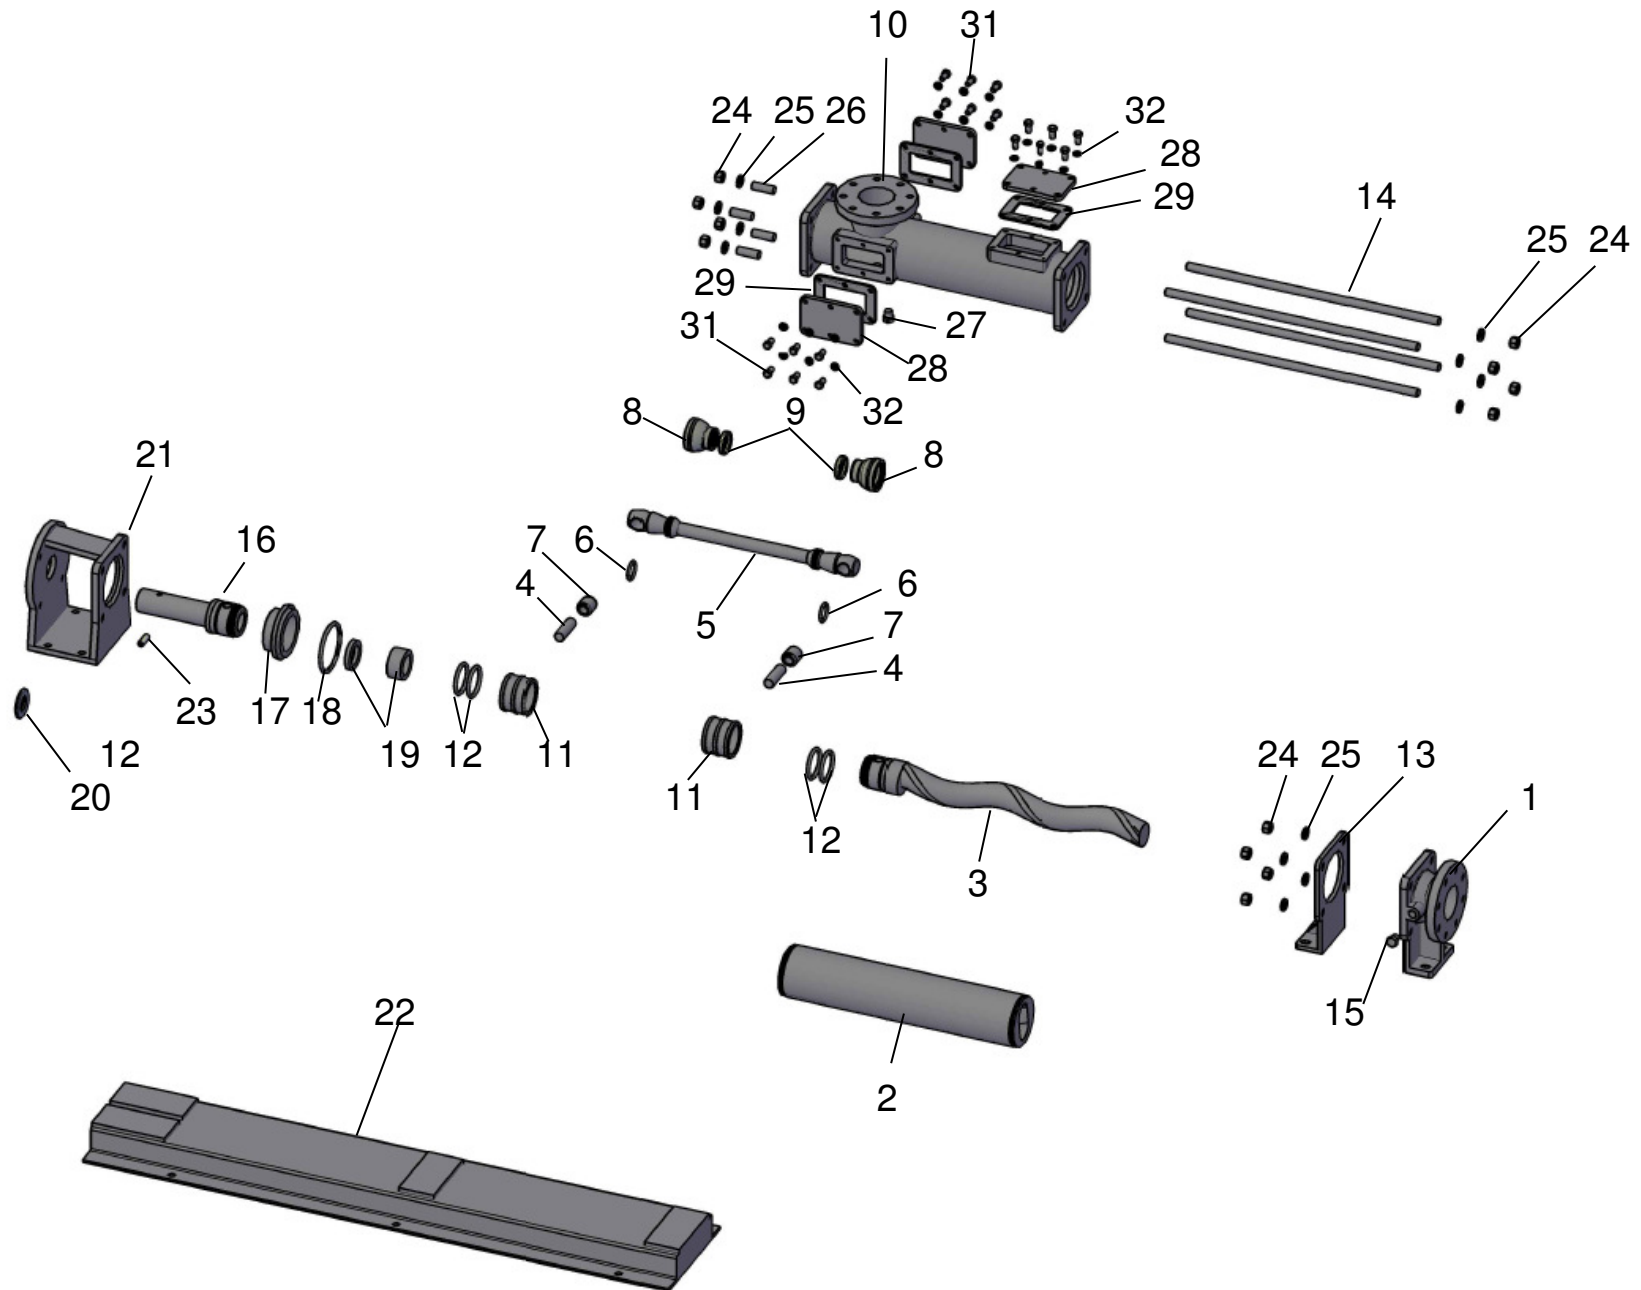

# ATLAS SBM / CBM 62 spare part list drawing

Pos	Description	Req. Qty
1	END COVER FLANGE	1
2	STATOR	1
3	ROTOR	1
4	COUPLING ROD PIN	2
5	COUPLING ROD	1
6	COUPLING ROD ORING	2
7	COUPLING ROD BUSH	2
8	BOOT SEAL	2
9	BOOT SEAL RETAINING RING	2
10	PUMP HOUSING	1
11	PIN RETAINER	2
12	SHAFT + ROTOR ORING	4
13	END SUPPORT	1
14	TIE ROD	4
15	PLUG	1
16	STUB SHAFT	1
17	SEAL HOUSING	1

Pos	Description	Req. Qty
18	SEAL HOUSING ORING	1
19	MECHANICAL SEAL	1
20	PROTECTION COVER	1
21	BRACKET	1
22	BASE	1
23	SHAFT PIN	1
24	NUT	12
25	WASHER	12
26	STUDS	4
27	PLUG	1
28	WINDOW COVER	3
29	WINDOW COVER GASKET	3
31	NUT	18
32	WASHER	18