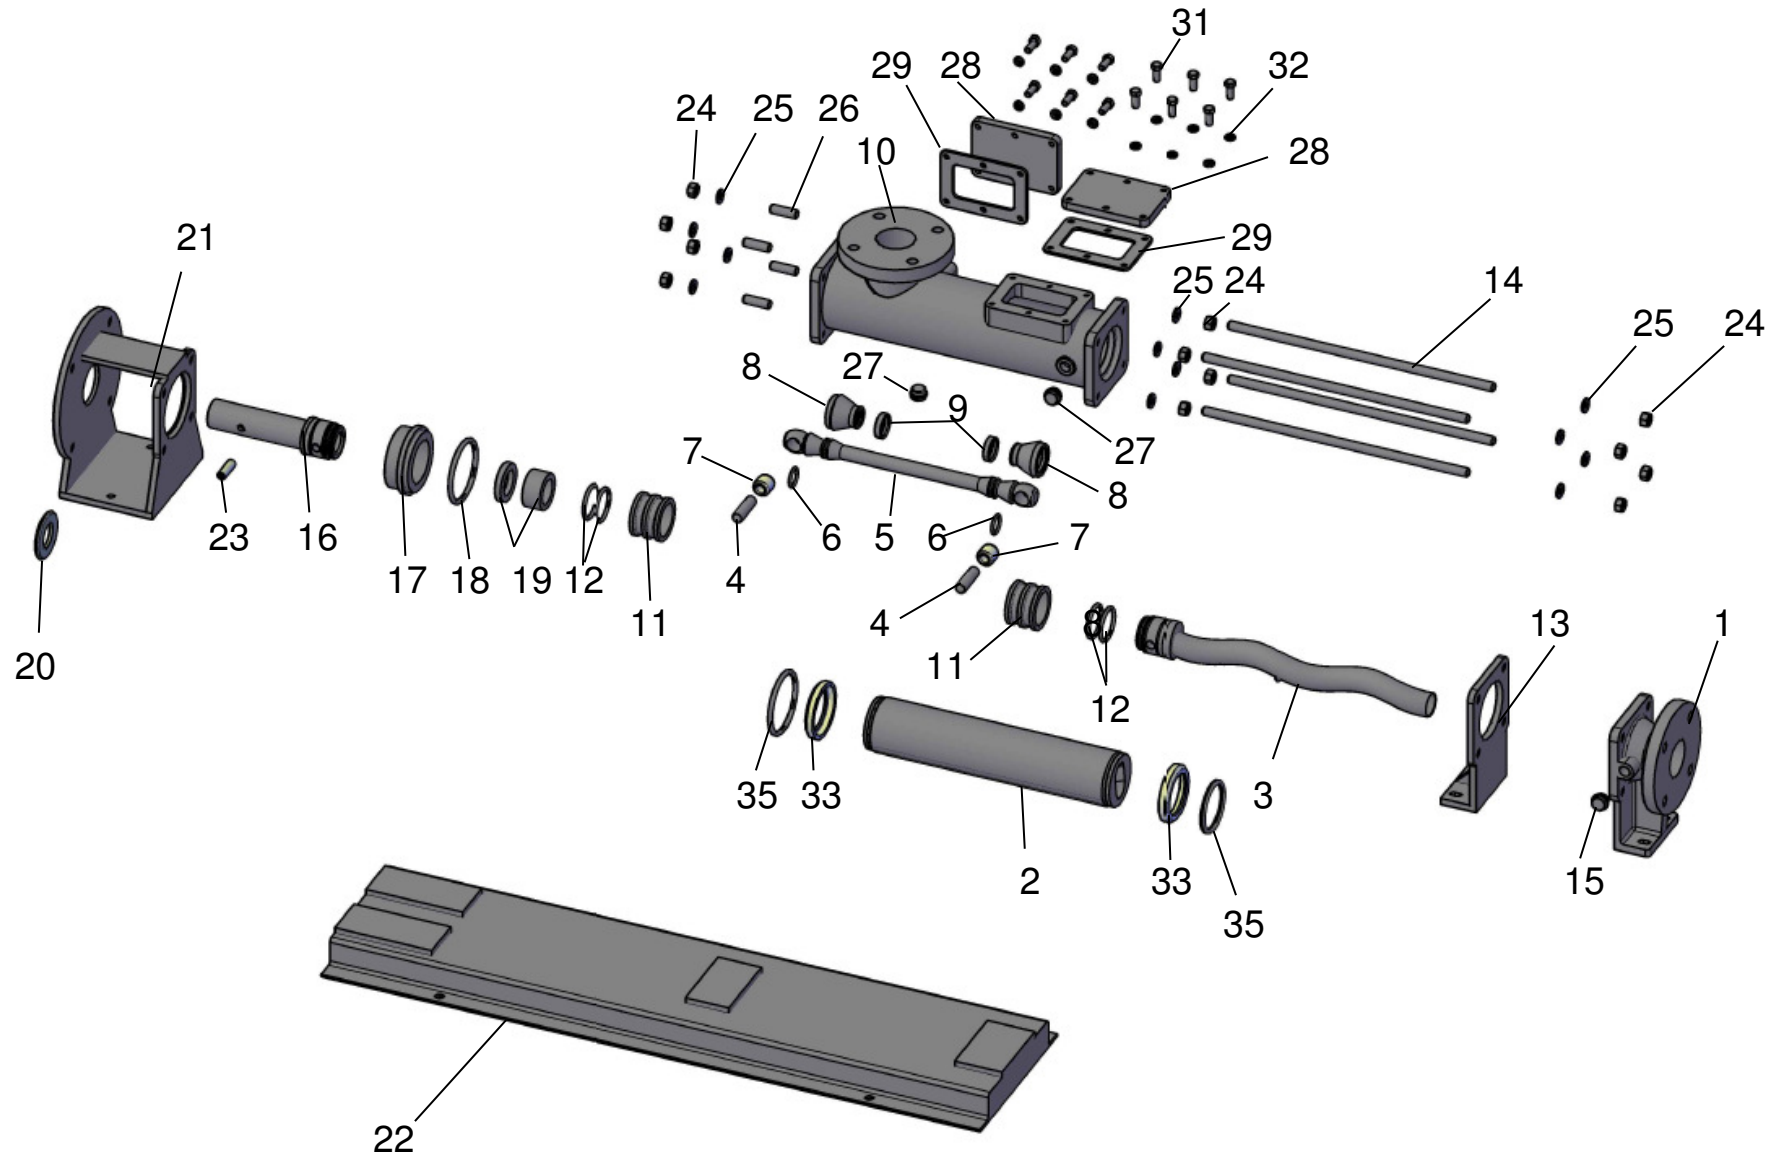

# ATLAS SBM / CBM 42 spare part list drawing

Pos	Description	Req. Qty
1	END COVER FLANGE	1
2	STATOR	1
3	ROTOR	1
4	COUPLING ROD PIN	2
5	COUPLING ROD	1
6	COUPLING ROD ORING	2
7	COUPLING ROD BUSH	2
8	BOOT SEAL	2
9	BOOT SEAL RETAINING RING	2
10	PUMP HOUSING	1
11	PIN RETAINER	2
12	SHAFT + ROTOR ORING	4
13	END SUPPORT	1
14	TIE ROD	4
15	PLUG	1
16	STUB SHAFT	1
17	SEAL HOUSING	1

Pos	Description	Req. Qty
18	SEAL HOUSING ORING	1
19	MECHANICAL SEAL	1
20	PROTECTION COVER	1
21	BRACKET	1
22	BASE	1
23	SHAFT PIN	1
24	NUT	12
25	WASHER	12
26	STUDS	4
27	PLUG	2
28	WINDOW COVER	2
29	WINDOW COVER GASKET	2
31	NUT	12
32	WASHER	12
33	STATOR SUPPORT RING	2
35	STATOR SUPPORT	2