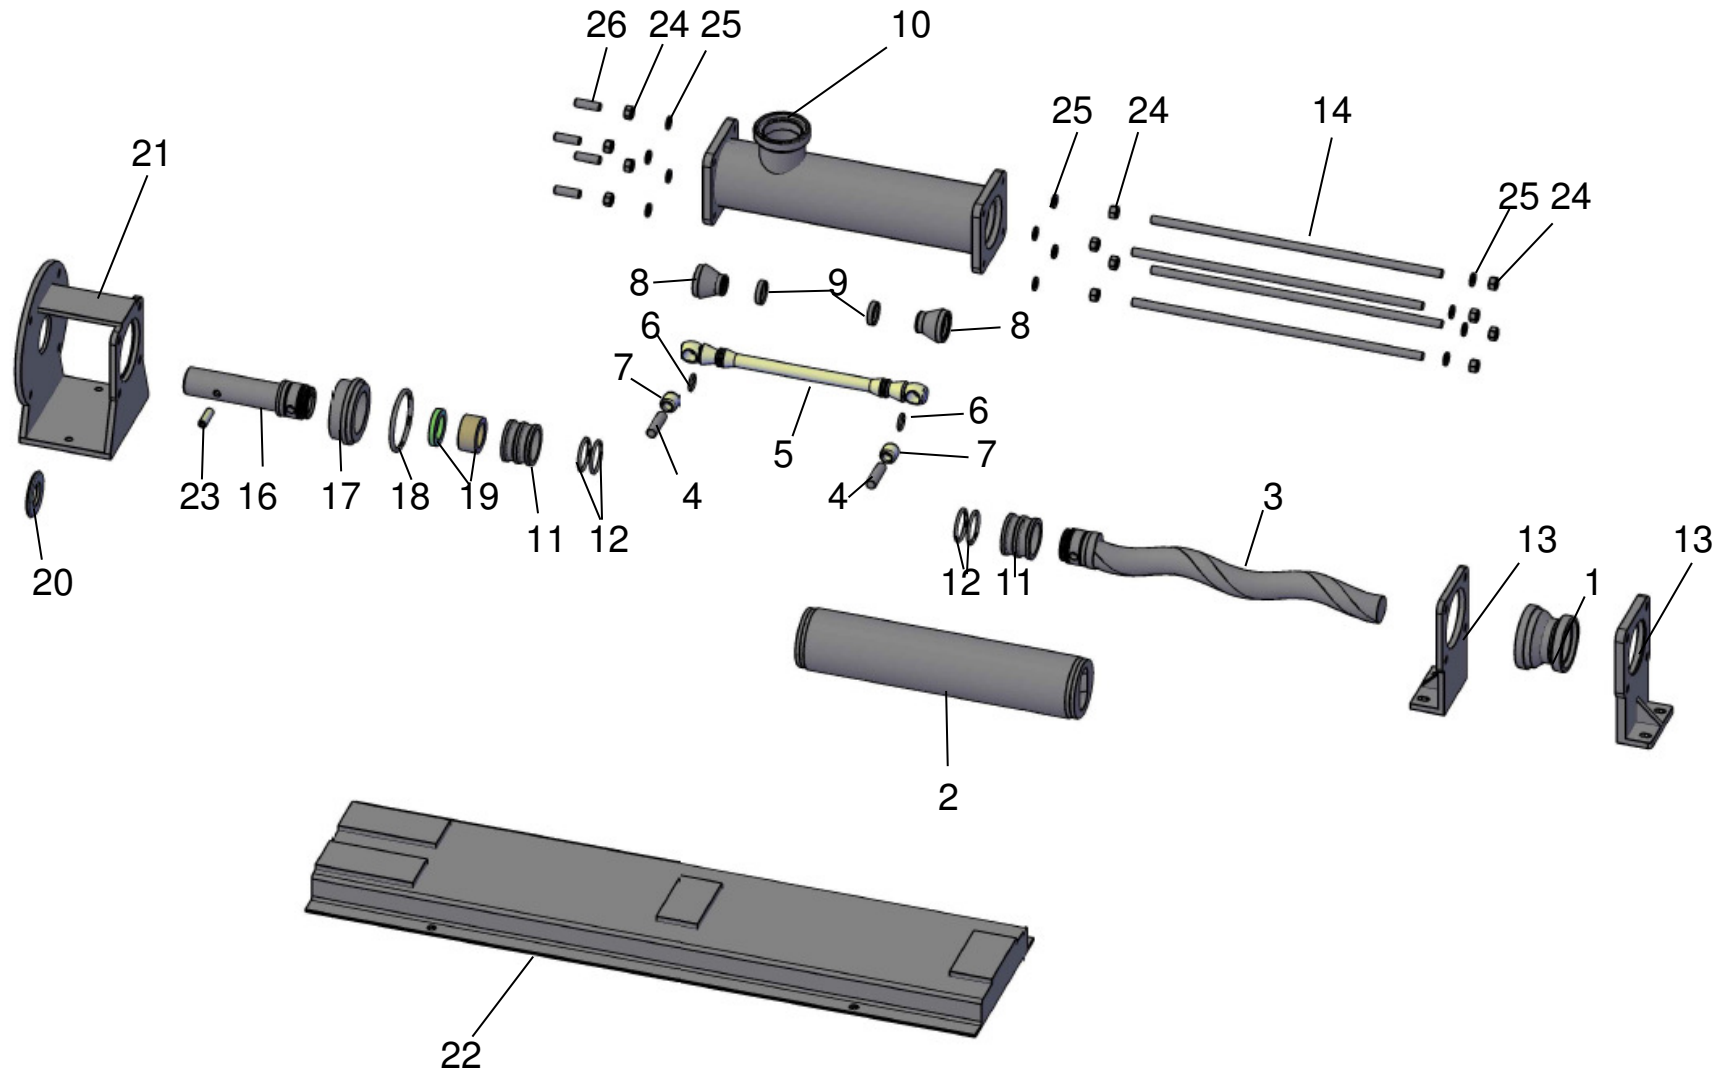

ATLAS HBM 62 spare part list drawing

Pos	Description	Req. Qty
1	END COVER FLANGE	1
2	STATOR	1
3	ROTOR	1
4	COUPLING ROD PIN	2
5	COUPLING ROD	1
6	COUPLING ROD ORING	2
7	COUPLING ROD BUSH	2
8	BOOT SEAL	2
9	BOOT SEAL RETAINING RING	2
10	PUMP HOUSING	1
11	PIN RETAINER	2
12	SHAFT + ROTOR ORING	4
13	END SUPPORT	2
14	TIE ROD	4

Pos	Description	Req. Qty
16	STUB SHAFT	1
17	SEAL HOUSING	1
18	SEAL HOUSING ORING	1
19	MECHANICAL SEAL	1
20	PROTECTION COVER	1
21	BRACKET	1
22	BASE	1
23	SHAFT PIN	1
24	NUT	12
25	WASHER	12
26	STUDS	4